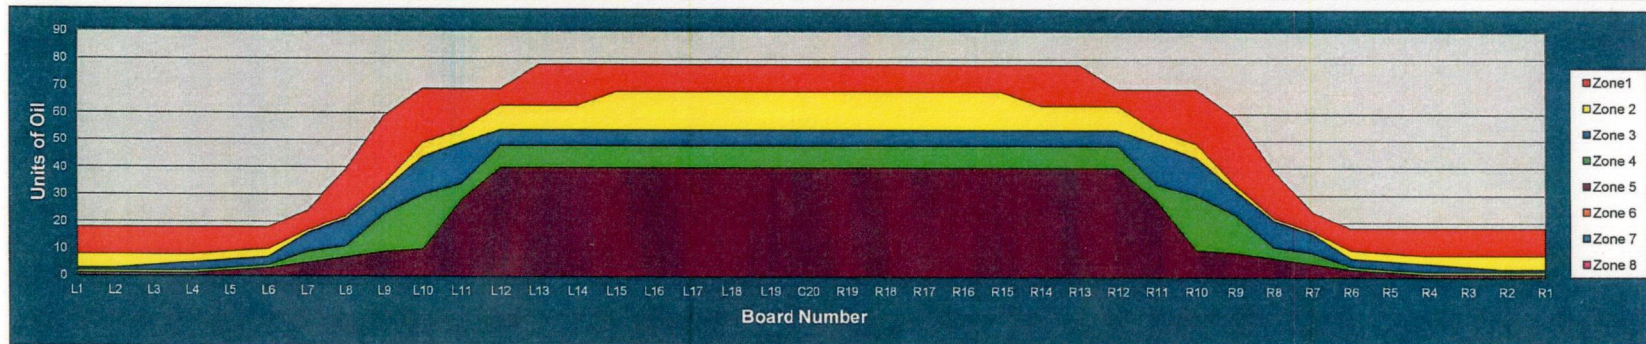

DIRECT+

Conditioning System

☐ Authority22
☐ Envoy
Select Machine

Brunswick®

Pattern Information

Date:
Pattern Type: Recreational
Pattern Difficulty: Low
Pattern Designer:

Pattern Parameters

Pattern Number: 1
Pattern Name: Orleans House Shot
Mode: Clean & Oil
Forward Speed: Quick Clean
Start Cleaner Spray: 0
Start Squeegee: 0
Start Oiling: 18
Split Pattern: No

Supplies Information

Lane Cleaner:
Cleaner Mixture Ratio: : 1
Cleaner Transition Distance: 41 Authority22
Cleaner Spray End Distance: 1 Envoy
Lane Conditioner:

Surface Information

Surface Type:
Surface Brand:
Age:

Notes

Zone	1	2	3	4	5	6	7	8
Zone End Distance	7	14	20	26	32	39		
Zone Ratio	L 4.0 : 1	6.5 : 1	7.1 : 1	### : 1	### : 1	### : 1	### : 1	### : 1
	R 4.0 : 1	6.5 : 1	7.1 : 1	### : 1	### : 1	### : 1	### : 1	### : 1

ZONE	7 Pin Side																	Board Number												10 Pin Side										
	L1	L2	L3	L4	L5	L6	L7	L8	L9	L10	L11	L12	L13	L14	L15	L16	L17	L18	L19	C20	R19	R18	R17	R16	R15	R14	R13	R12	R11	R10	R9	R8	R7	R6	R5	R4	R3	R2	R1	
1	18	18	18	18	18	18	24	39	59	69	69	69	78	78	78	78	78	78	78	78	78	78	78	78	78	78	69	69	69	59	39	24	18	18	18	18	18	18	18	
2	8	8	8	8	9	10	17	22	34	49	54	63	63	63	68	68	68	68	68	68	68	68	68	68	68	63	63	63	54	49	34	22	17	10	9	8	8	8	8	
3	3	3	4	5	6	7	16	21	32	44	49	54	54	54	54	54	54	54	54	54	54	54	54	54	54	54	49	44	32	21	16	7	6	5	4	3	3	3		
4	2	2	2	2	3	4	9	11	23	30	34	48	48	48	48	48	48	48	48	48	48	48	48	48	48	48	48	48	34	30	23	11	9	4	3	2	2	2	2	
5	1	1	1	1	2	3	5	7	9	10	28	40	40	40	40	40	40	40	40	40	40	40	40	40	40	40	40	28	10	9	7	5	3	2	1	1	1	1		
6	0	0	0	0	0	0	0	0	0	0	0	0	0	0	0	0	0	0	0	0	0	0	0	0	0	0	0	0	0	0	0	0	0	0	0	0	0	0	0	
7																																								
8